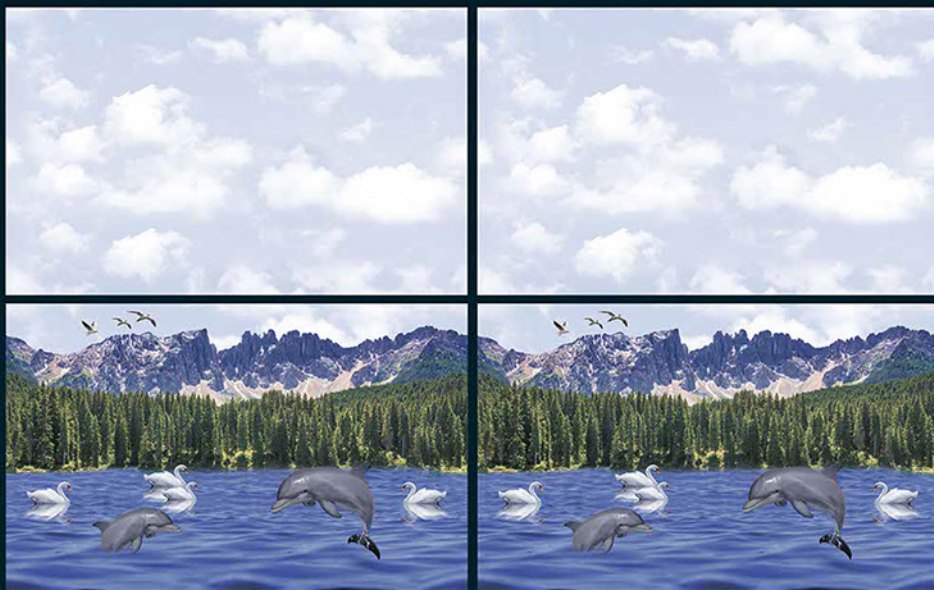

ROCKSTAR
C E R A M I C

A

B

7251-LT_[PLAIN]
7251-DK_[PLAIN]
7251-HL-A_[PLAIN]
7251-HL-B_[PLAIN]

300X Wall
450MM Tiles

ROCKSTAR
CERAMIC

A

B