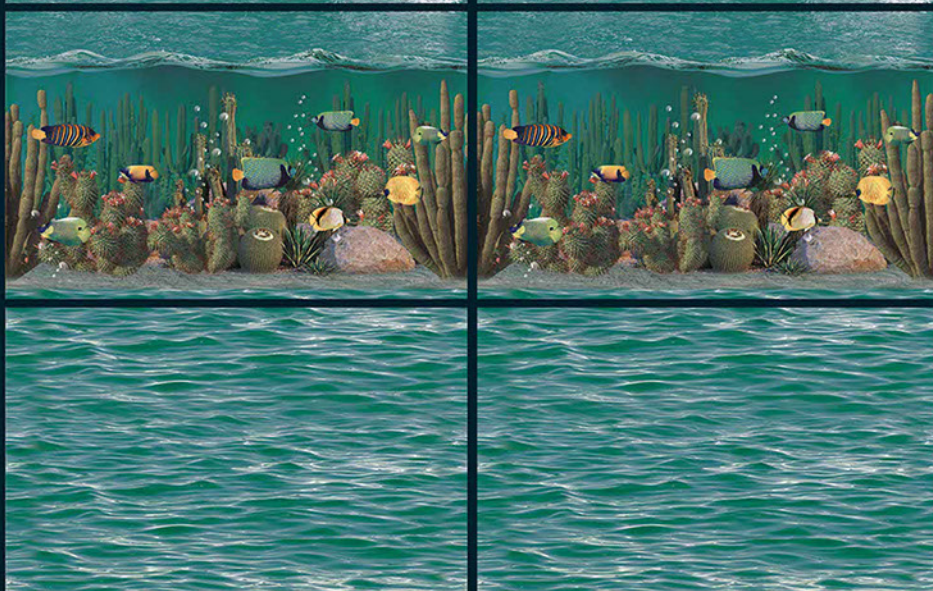

300X^{Wall
Tiles}
450MM

ROCKSTAR
C E R A M I C

A

B

7251-LT_[PLAIN]
7251-DK_[PLAIN]
7251-HL-A_[PLAIN]
7251-HL-B_[PLAIN]