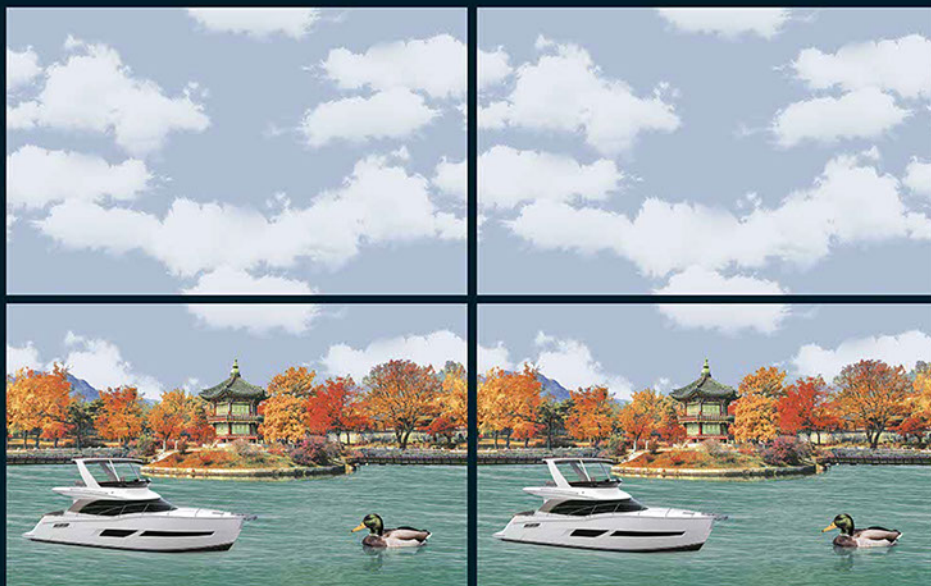

ROCKSTAR
CERAMIC

A

B

7286-LT [PLAIN]
7286-DK [PLAIN]
7286-HL-A [PLAIN]
7286-HL-B [PLAIN]

300X Wall
450MM Tiles

ROCKSTAR
CERAMIC

A

B