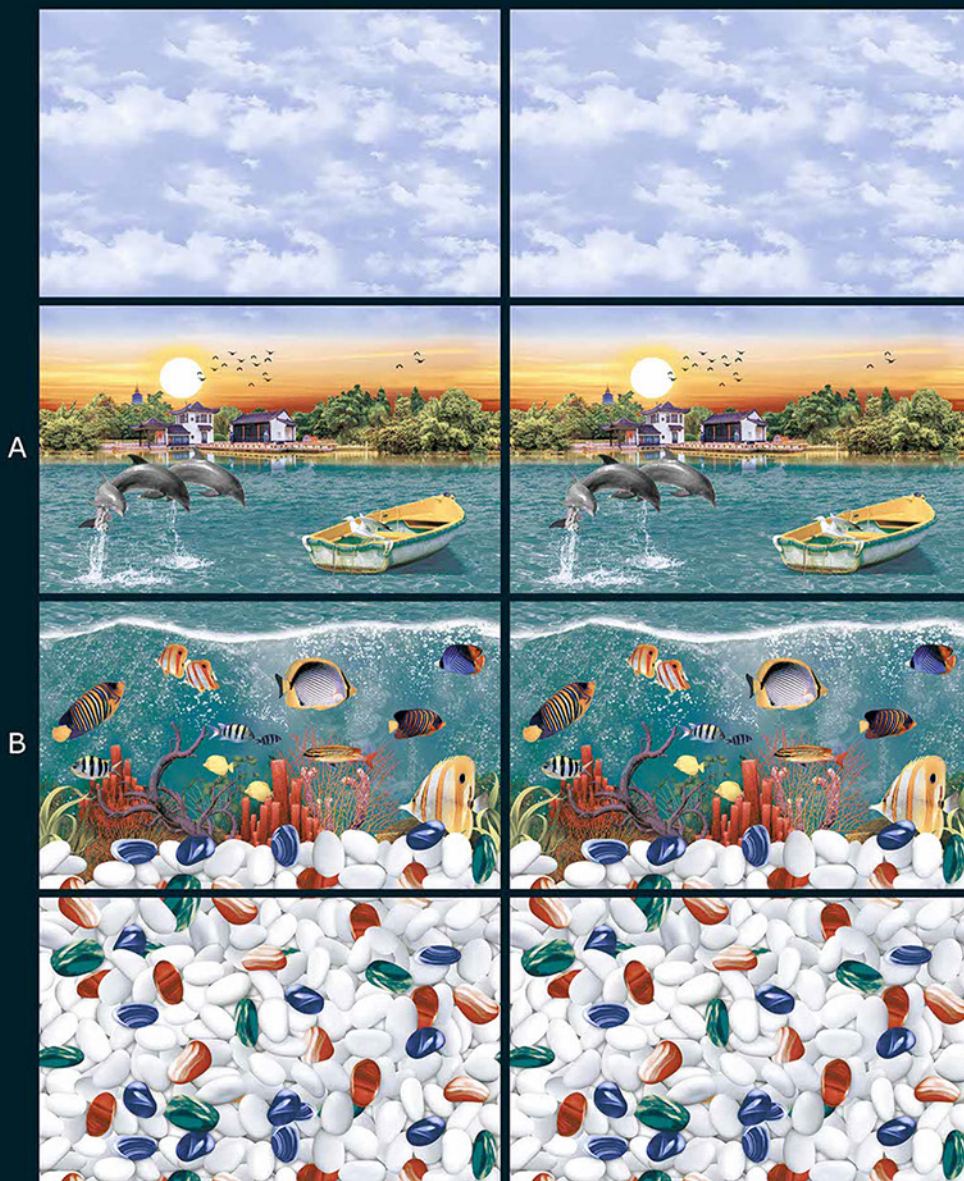

ROCKSTAR
C E R A M I C

A

B

7282-LT_[PLAIN]
7282-DK_[PLAIN]
7282-HL-A_[PLAIN]
7282-HL-B_[PLAIN]

300X Wall
450MM Tiles

ROCKSTAR
CERAMIC

7283-LT [PLAIN]
7283-DK [PLAIN]
7283-HL-A [PLAIN]
7283-HL-B [PLAIN]

300X Wall
450MM Tiles