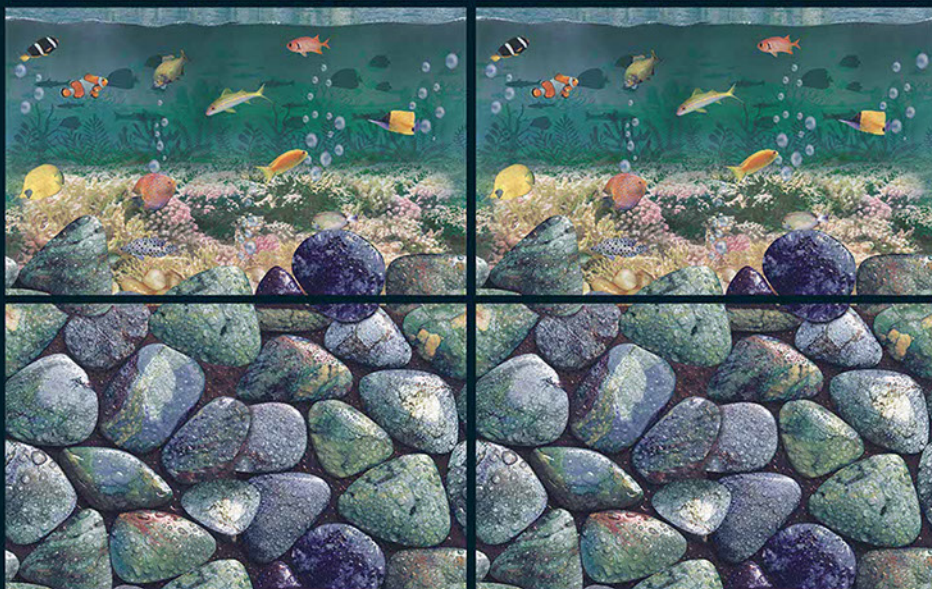

300X Wall
Tiles
450MM

ROCKSTAR
CERAMIC

A

B

7257-LT [PLAIN]
7257-DK [PLAIN]
7257-HL-A [PLAIN]
7257-HL-B [PLAIN]