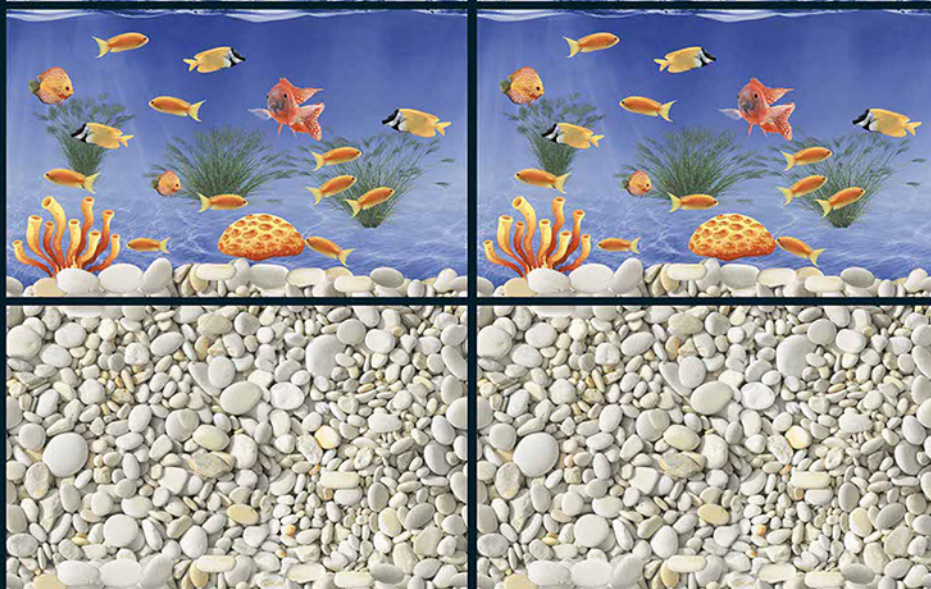

300X^{Wall}
450MM^{Tiles}

ROCKSTAR
CERAMIC

A

B

7374-LT^[PLAIN]
7374-DK^[PLAIN]
7374-HL-A^[PLAIN]
7374-HL-B^[PLAIN]