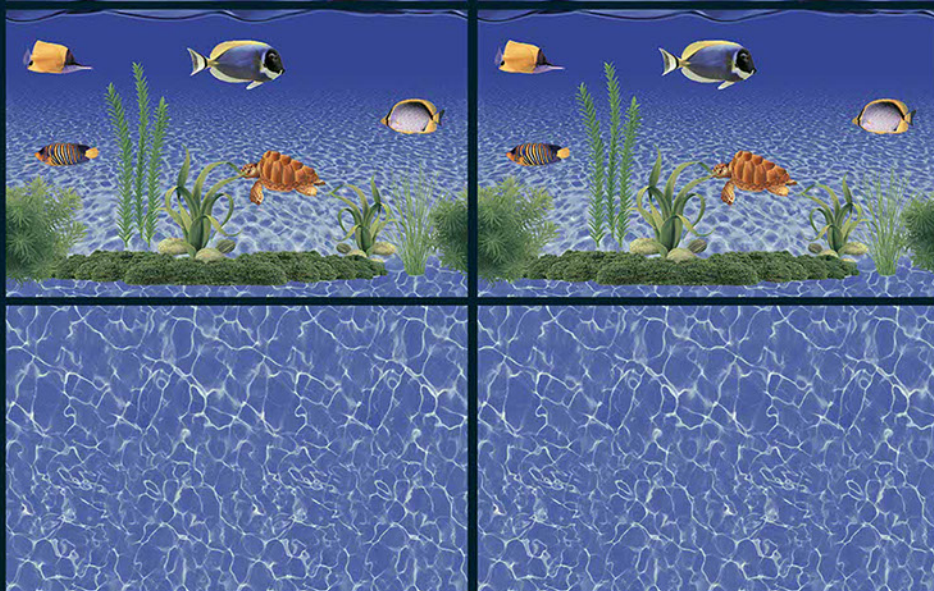

ROCKSTAR
C E R A M I C

A

B

7251-LT_[PLAIN]
7251-DK_[PLAIN]
7251-HL-A_[PLAIN]
7251-HL-B_[PLAIN]

300X Wall
450MM Tiles

ROCKSTAR
CERAMIC

A

B