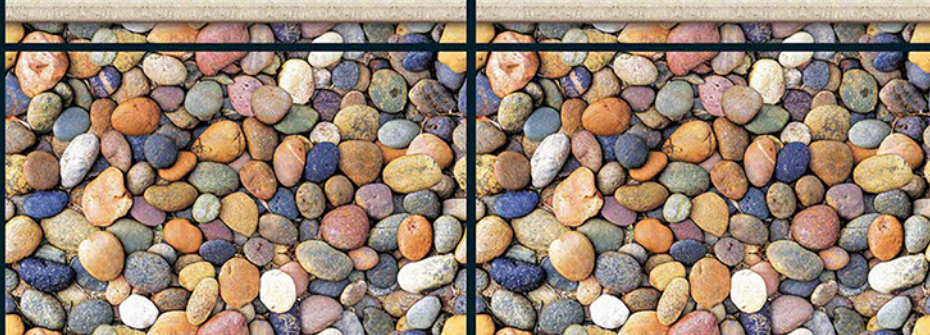

ROCKSTAR
CERAMIC

A

B

7254-LT_[PLAIN]
7254-DK_[PLAIN]
7254-HL-A_[PLAIN]
7254-HL-B_[PLAIN]

300X Wall
450MM Tiles

ROCKSTAR
CERAMIC

A

B