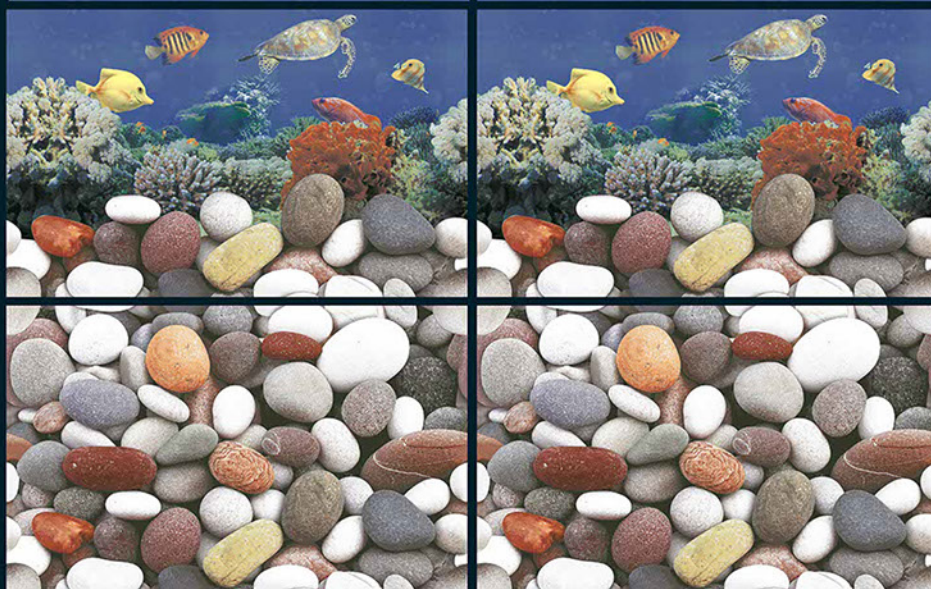

300X Wall
450MM Tiles

ROCKSTAR
CERAMIC

A

B

7261-LT [PLAIN]
7288-DK [PLAIN]
7261-HL-A [PLAIN]
7261-HL-B [PLAIN]

300X<sup>Wall
Tiles</sup>
450MM

ROCKSTAR
CERAMIC

A