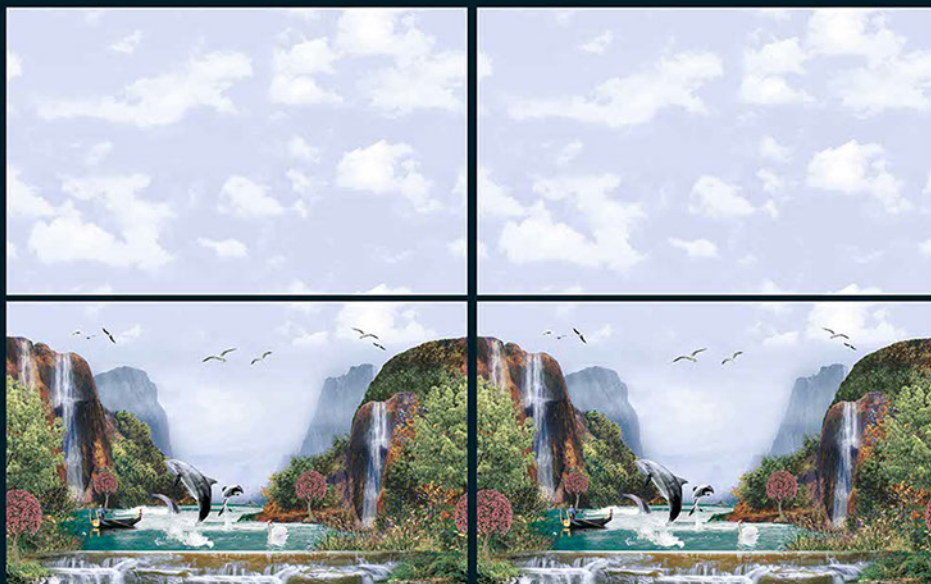

300X Wall
450MM Tiles

ROCKSTAR
CERAMIC

A

B

7261-LT [PLAIN]
7288-DK [PLAIN]
7261-HL-A [PLAIN]
7261-HL-B [PLAIN]

300X<sup>Wall
Tiles</sup>
450MM

ROCKSTAR
CERAMIC

A